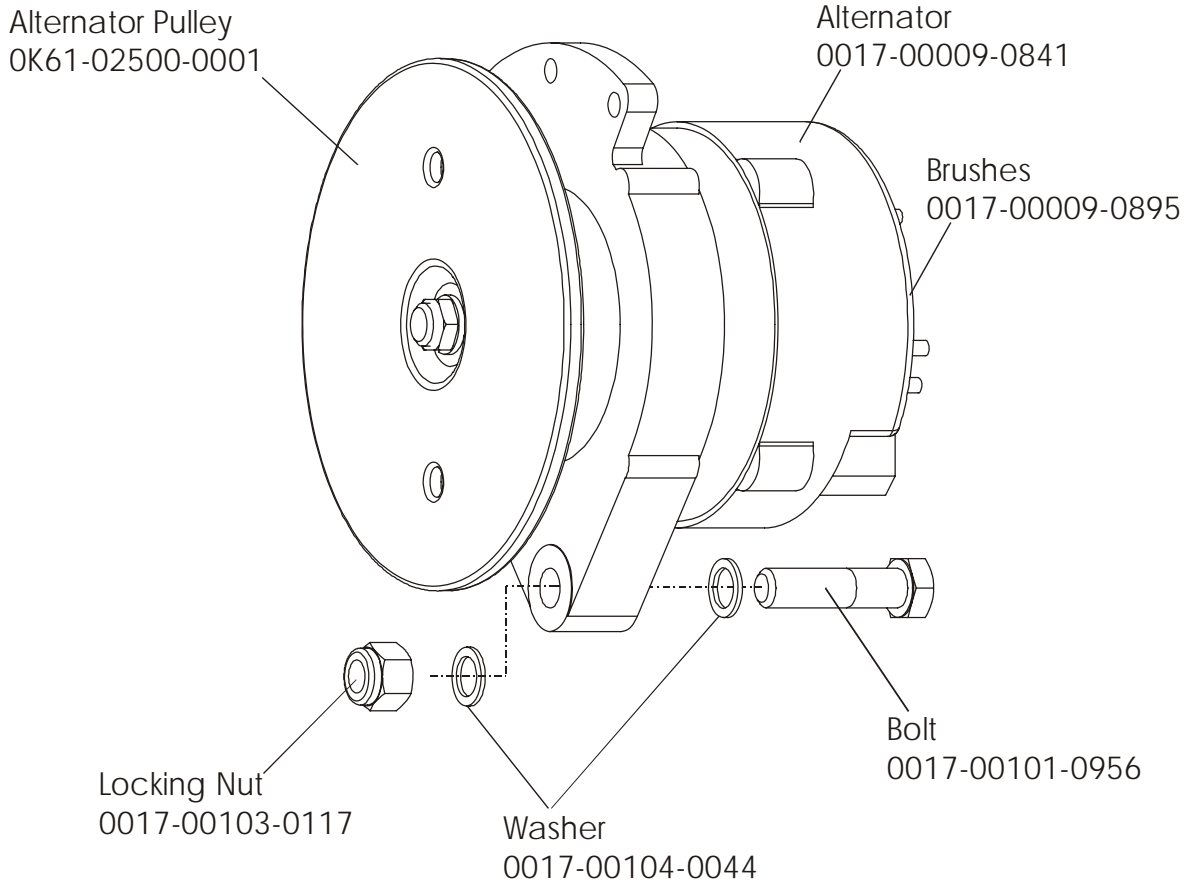

**NOTE: ADDING THE BOLT ON LCD SCREEN TO THE
 95CW-0XXX-02 MAKES THE UNIT A 95CER-0XXX-02**

	Page
CONSOLE AND RELATED COMPONENTS.....	4
CONSOLE MOUNTING SCREWS AND POLAR COVERS.....	5
ALTERNATOR W/PULLEY	6
CRANKSHAFT AND BEARING ASSEMBLY.....	7
INTERMEDIATE SHAFT AND BEARING ASSEMBLY.....	8
SEAT LATCH ASSEMBLY.....	9
SEAT POST ASSEMBLY	10
SEAT POST SHROUDS.....	11
IDLER BRACKET ASSEMBLY.....	12
CONSOLE SUPPORT ASSEMBLY.....	13
LEFT SIDE SHROUD AND CRANKARM.....	14
RIGHT SIDE SHROUD AND CRANKARM.....	15
PCB MOUNTING BRACKET ASSEMBLY.....	16
FRONT WHEELS.....	17
RESISTOR ASSEMBLY.....	18
HANDLEBAR ASSEMBLY.....	19
BELTS.....	20
CABLES.....	21

ARCTIC SILVER 95CW
Console and Related Components

95CW-0XXX-02
S/N CCR100000 and UP

Console Assembly	Bezel/Switch W/Overlay Assy.
AK63-00160-0001 Eng Met	AK63-00165-0001 Eng Met
AK63-00160-0003 Ger Met	AK63-00165-0003 Ger Met
AK63-00160-0004 Spn Met	AK63-00165-0004 Spn Met
AK63-00160-0006 Jap Met	AK63-00165-0006 Jap Met
AK63-00160-0007 Frn Met	AK63-00165-0007 Frn Met
AK63-00160-0008 Itl Met	AK63-00165-0008 Itl Met
AK63-00160-0009 Dut Met	AK63-00165-0009 Dut Met
AK63-00160-0010 Por Met	AK63-00165-0010 Por Met

ARCTIC SILVER 95CW
Console Mtg. Screws & Polar Covers

95CW-0XXX-02
S/N CCR100000 and UP

ARCTIC SILVER 95CW
Alternator w/Pulley-AK63-00093-0000

95CW-0XXX-02
S/N CCR100000 and UP

ARCTIC SILVER 95CW
Crankshaft and Bearing Assembly

95CW-0XXX-02
S/N CCR100000 and UP

ARCTIC SILVER 95CW
Intermediate Shaft & Bearing Assembly

95CW-0XXX-02
S/N CCR100000 and UP

ARCTIC SILVER 95CW

Seat Latch Assembly - AK63-00043-0001

95CW-0XXX-02

S/N CCR100000 and UP